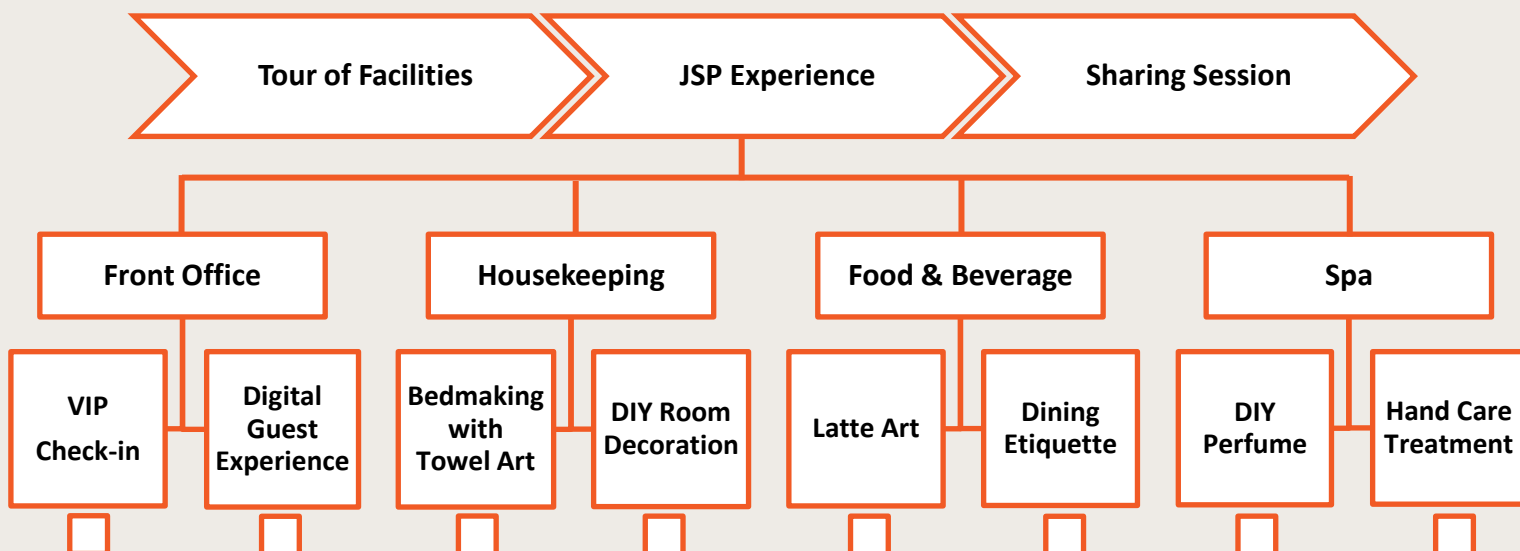

Programme Contents

*Please select ONE activity from each section ☒

Contact Particulars			
Name of School	:		
School Address	:		
Contact Person	:	Position Held	:
Email Address	:	Contact No.	:
Preferred Date	:	Participant No.	:

Prospective students and teachers are welcome to join the programme.

For enquiries, please call 2538 2407 or via WhatsApp at 9037 2228

Please attach the completed form and email to alanip@vtc.edu.hk / gracelam@vtc.edu.hk